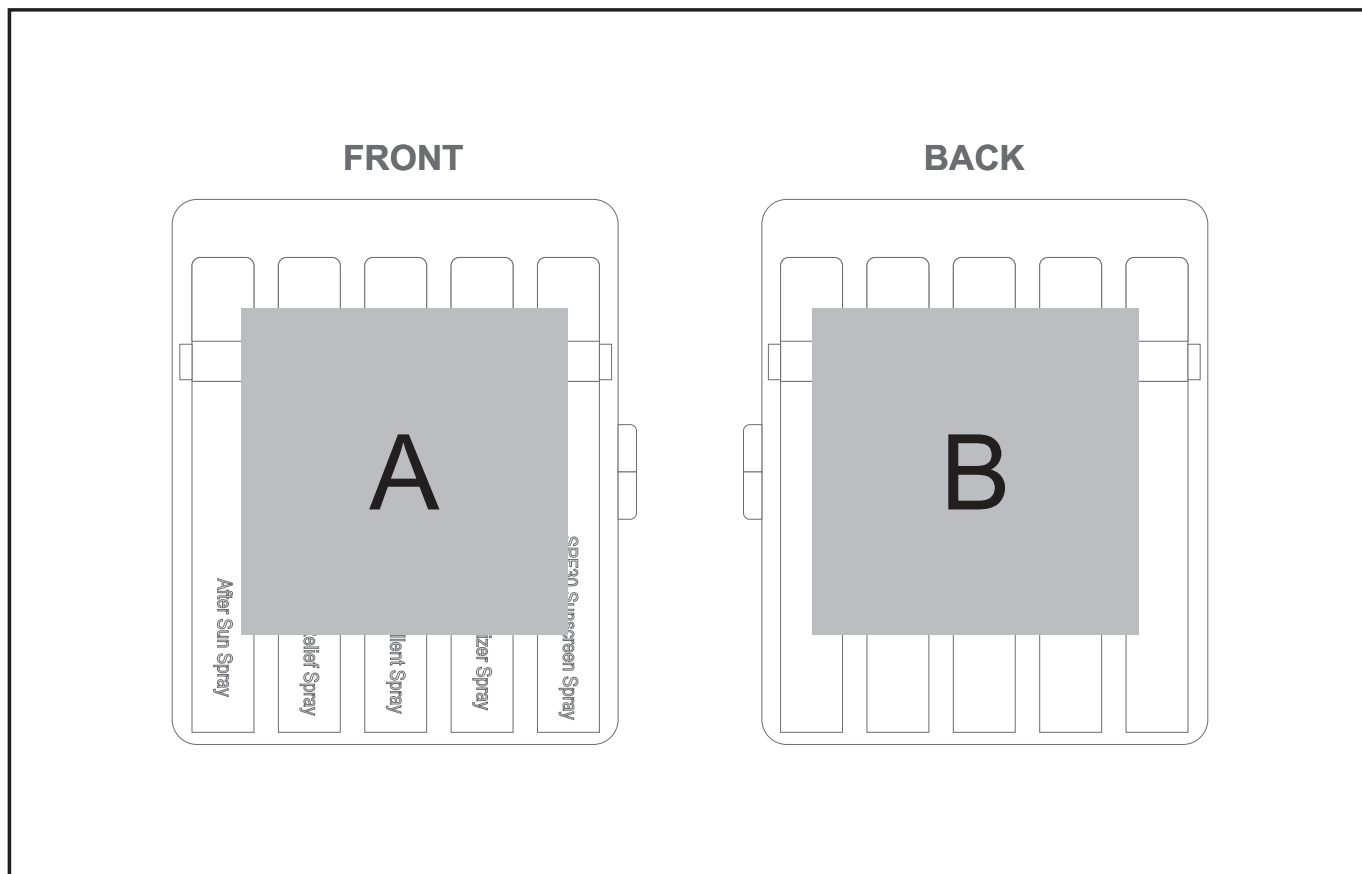

## CINCO TRAVEL CARE SET

### Need to know:

- Includes 1-Position Direct Print (setup fee applies)

#### **Position A & B**

1. Screen Print (SB) - 1 Colour  
Size: 70mm wide x 70mm high
2. Direct Print (DP) - Full Colour  
Size: 79mm wide x 79mm high